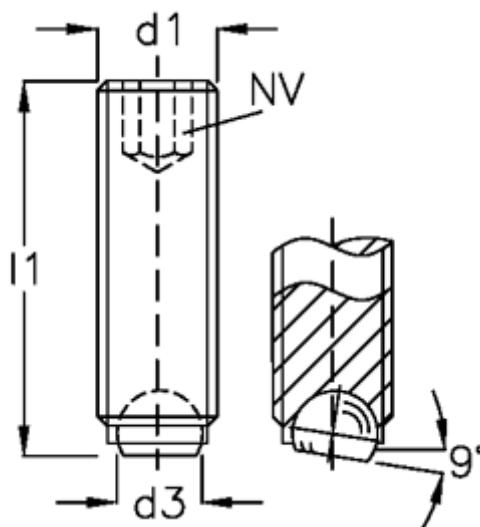

Article number: 209056581

Description: E+G Ball point screw
GN 605-M10-20-BN

Measures

d1	= M10
d2	= 7.0
d3	= 6.0
Internal hexagon	= 5
l1	= 20